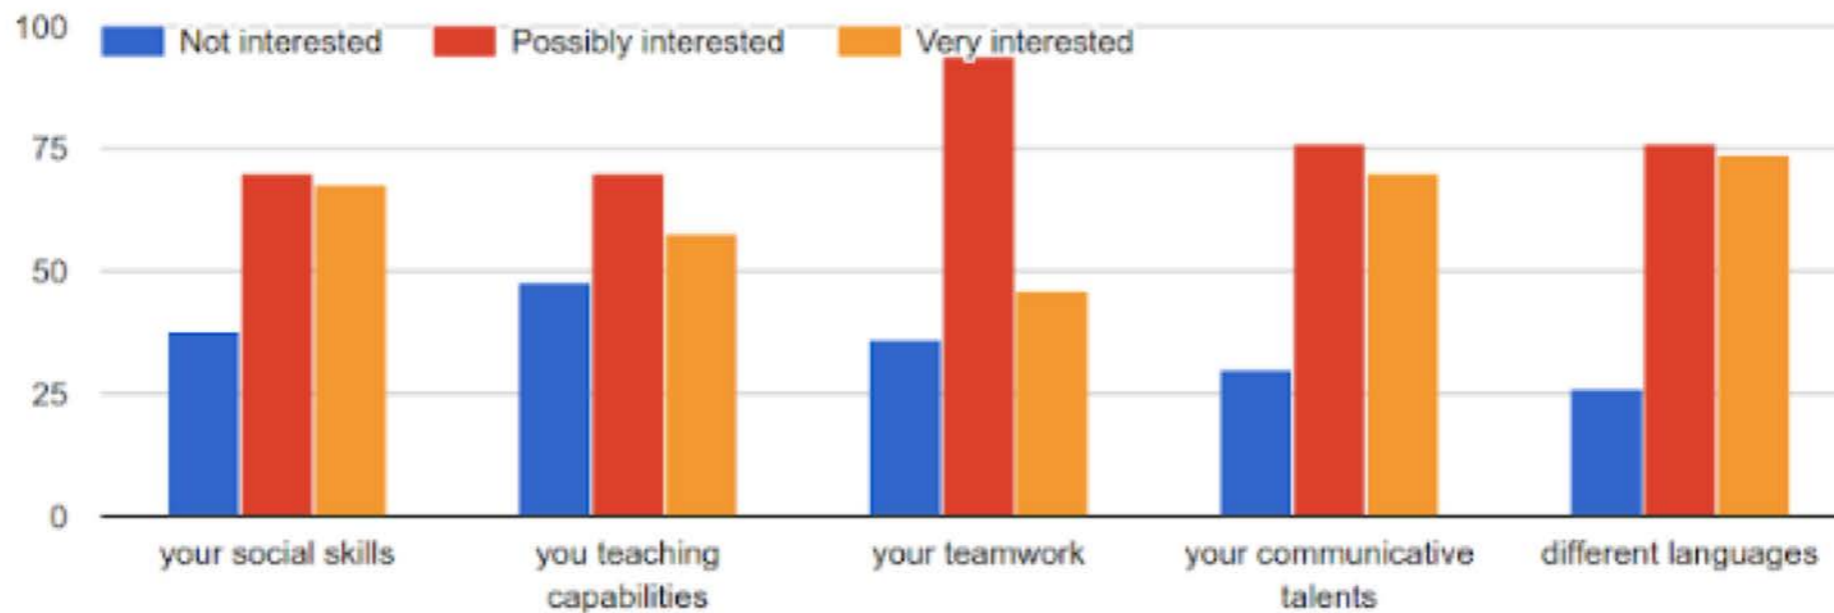

Training...